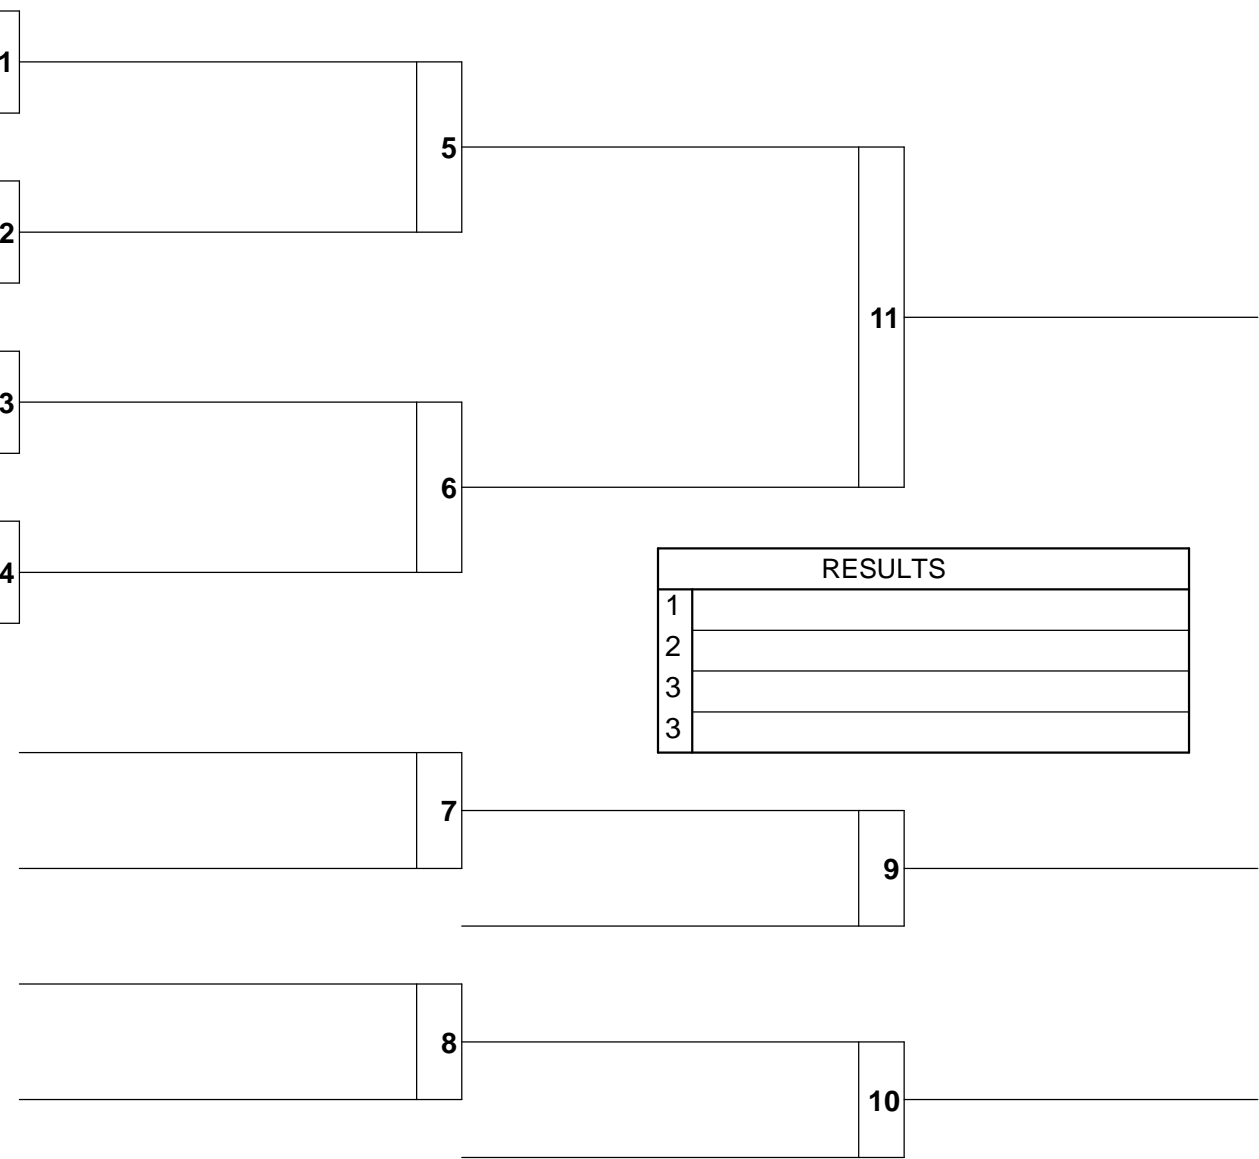

FEDERATIA ROMANA DE JUDO *Concursul National U14, Brasov 2021*
16th & 17th October 2021
Weight category: Feminin U14 -48 kg

-48 kg
(8 competitors)
Mat 3

- 1 **SYNTHYA, Bandi**
  ACS Judo Master Satu Mare (SMJM)
- 5 **TOFANICA, Bianca Maria**
  CSS Unirea Iasi (ISUN)
- 3 **IATAGAN, Maria**
  CSM Pitesti (AGCM)
- 7 **GOGOLAN, Delia Stefania**
  CSM Bucuresti (BCSM)
- 2 **PREDA, Anamaria**
  CS "Preda" Pitesti (AGPR)
- 6 **BARNA, Stefania**
  CS Dinamo Bucuresti (DINA)
- 4 **CHIPER, Luiza Maria**
  CSM Onesti (BCON)
- 8 **CIRCU, Gabriela**
  CS Energetica Caransebes (CSEN)