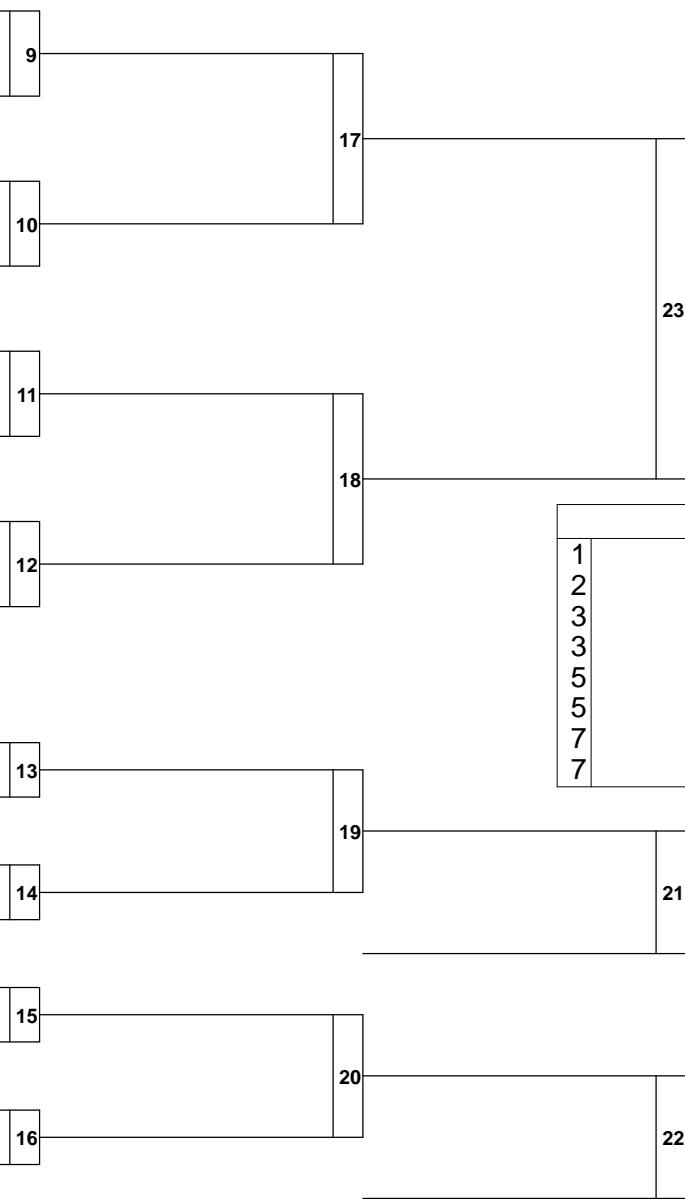

1	PHSS	NEAGU, Isabela - Ioana	1
9	CVCM	LUNGU, Brianna Andreea	1
5	CVSS	VERES, Flora-Boroka	2
13			9
3	CJCM	FEHER, Zara	3
11			10
7	ARSN	COTU, Ana-Maria Miruna	4
15			11
2	VNUN	HUHU, Cristina	5
10	HRCM	KOPACZ, Sarolta	6
6	STEA	COJOCARU, Mirela-Elisa	6
14			7
4	CJCM	PETREANU, Iulia Larisa	7
12	SMUN	GYORGY, Orsolya	7
8	VLAD	TUDOSA, Adina Maria	8
16			12

			13
			14
			15
			16

RESULTS	
1	
2	
3	
3	
5	
5	
7	
7