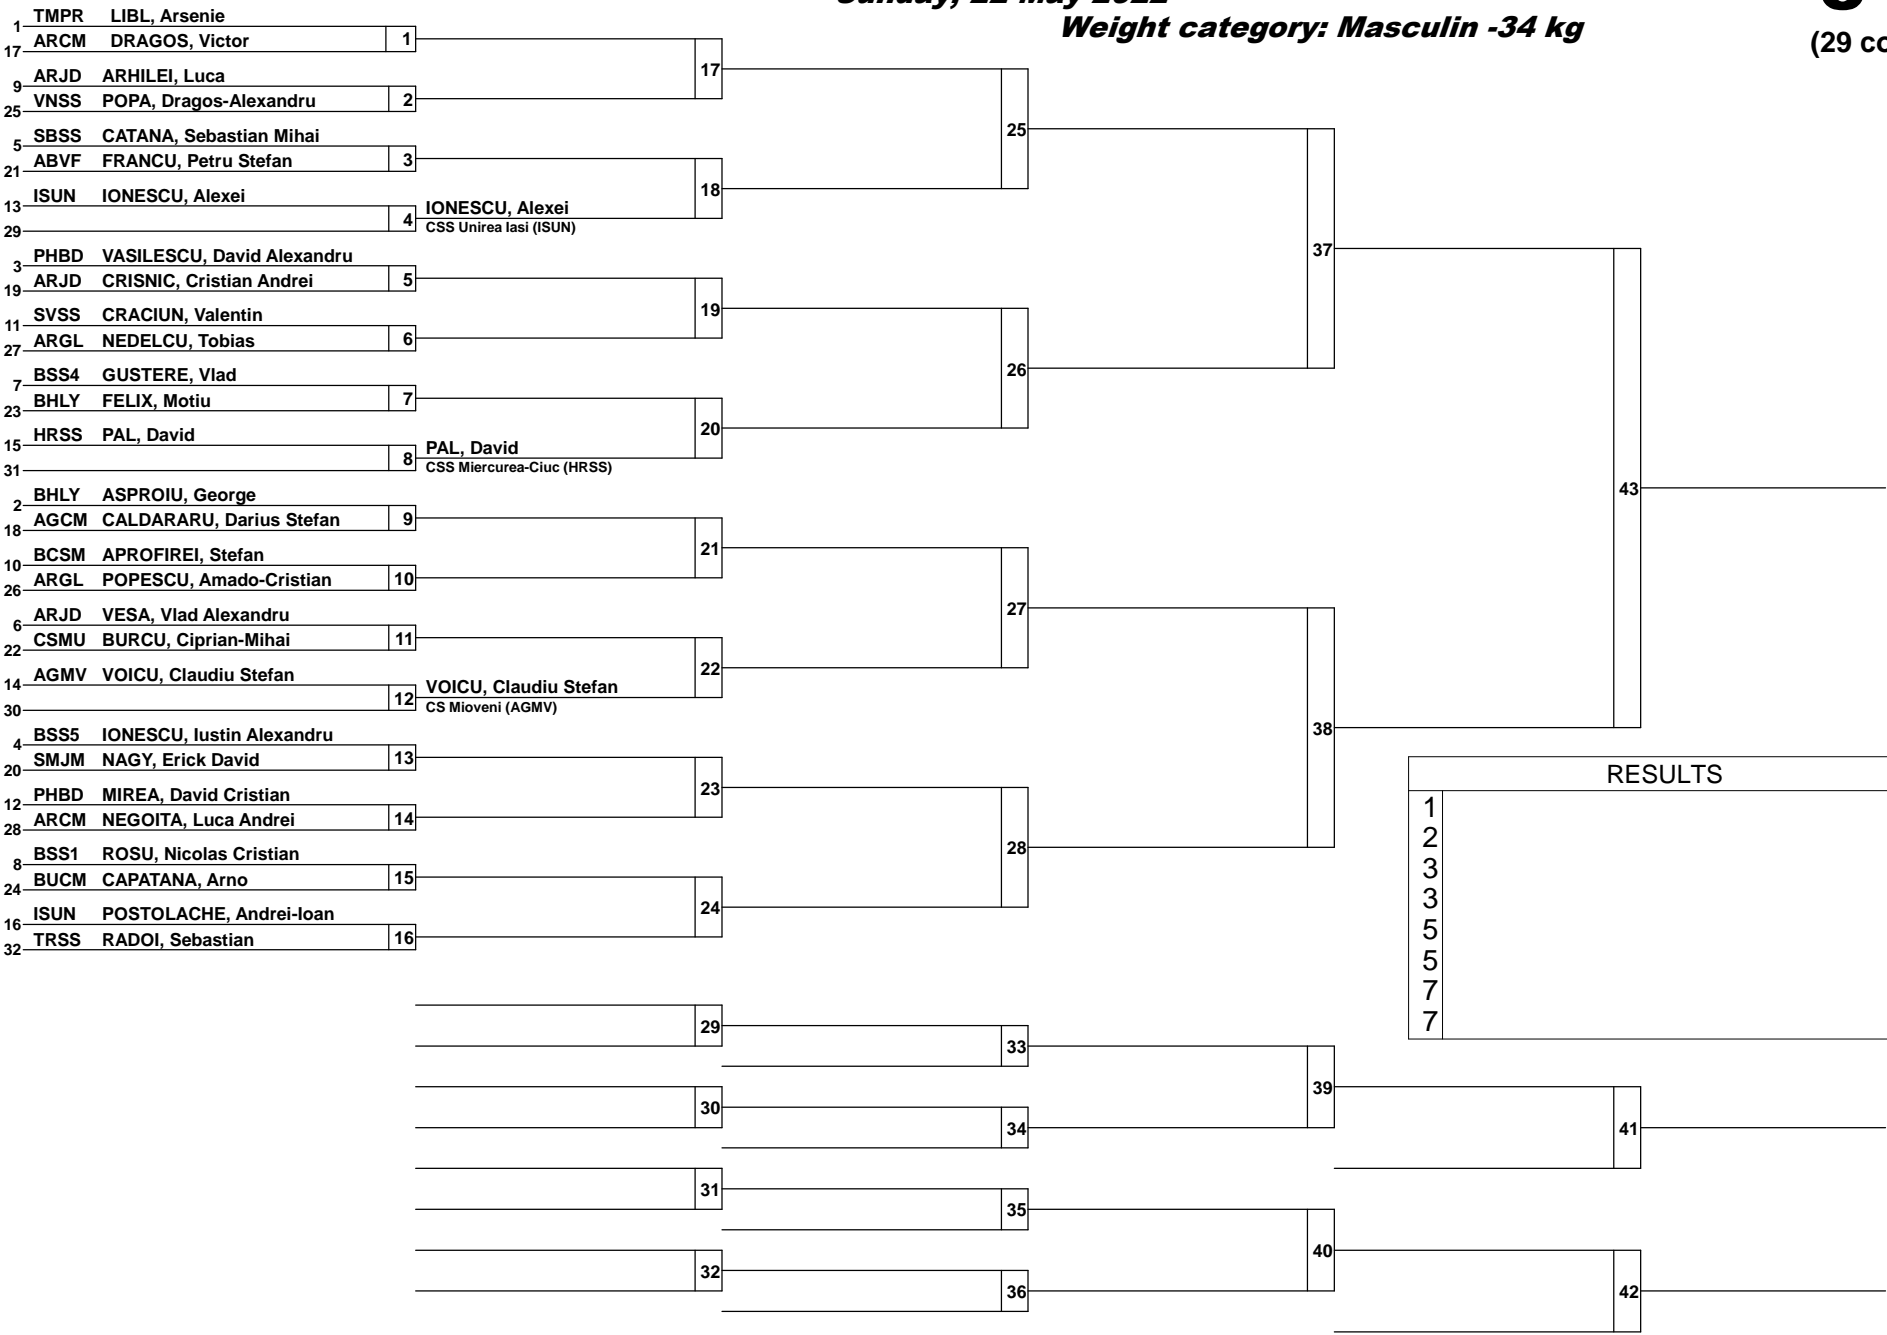

RESULTS	
1	
2	
3	
3	
5	
5	
7	
7